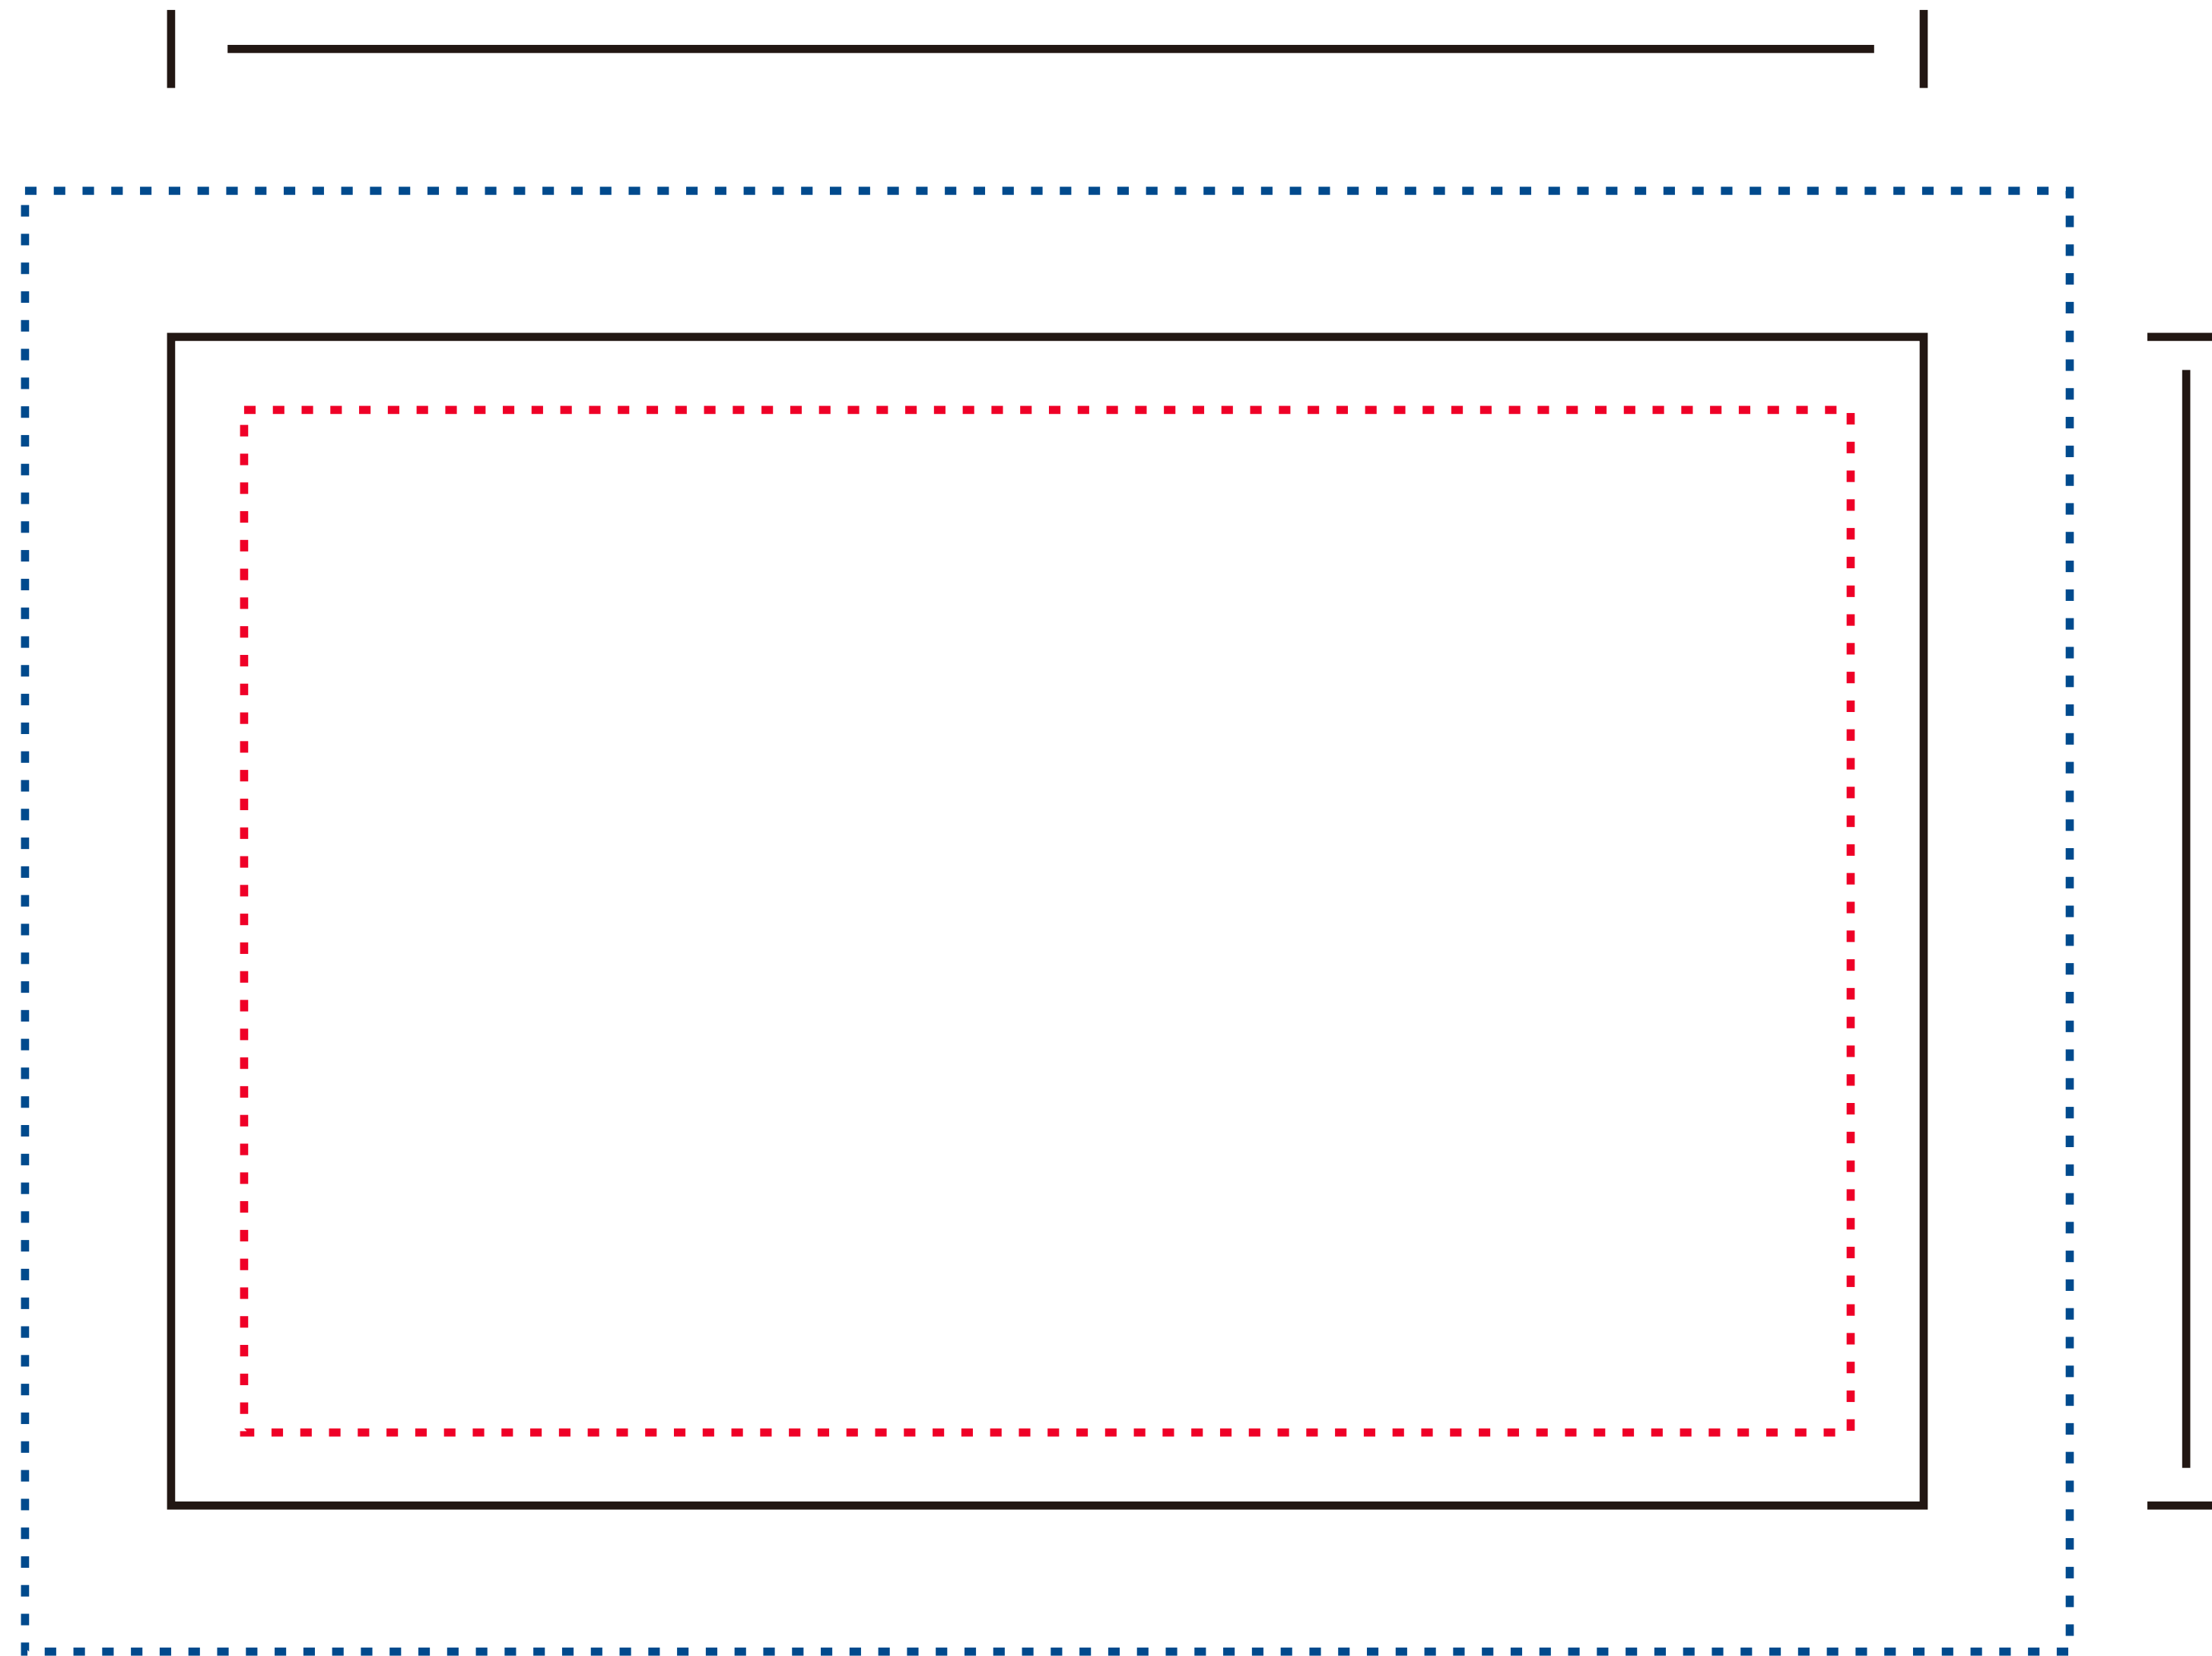

12"

**To be used properly, this template must be opened in a vector based graphic program like Adobe Illustrator.**

**8x12" Static Cling-Outside  
WSC-8120- (100% Scale)**

Notes:

- Keep all artwork away from the edge (reflected by the **red dotted line**) of the template
- Any artwork that is intended to run off the edge of the flag requires an additional 1 inches of bleed past the edge (reflected by the **blue dotted line**)
- Use **ONLY Pantone Solid Coated colors**
- Convert all text to outlines

8"

**Imprint area: 11"x7"**